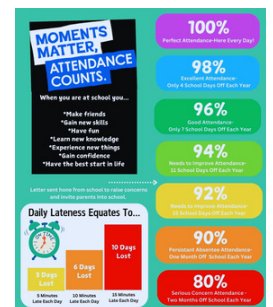

Parenting Course

Would you like to be a calmer, more confident parent? Sign up for the Understanding Your Child: The Solihull Approach course to discover how your child's mind develops and what you can do to avoid tantrums and behaviour challenges. It's free for families in Norfolk. Simply work through the short online course in your own time by signing up at www.justonenorfolk.nhs.uk/online-learning (Access code JON70).